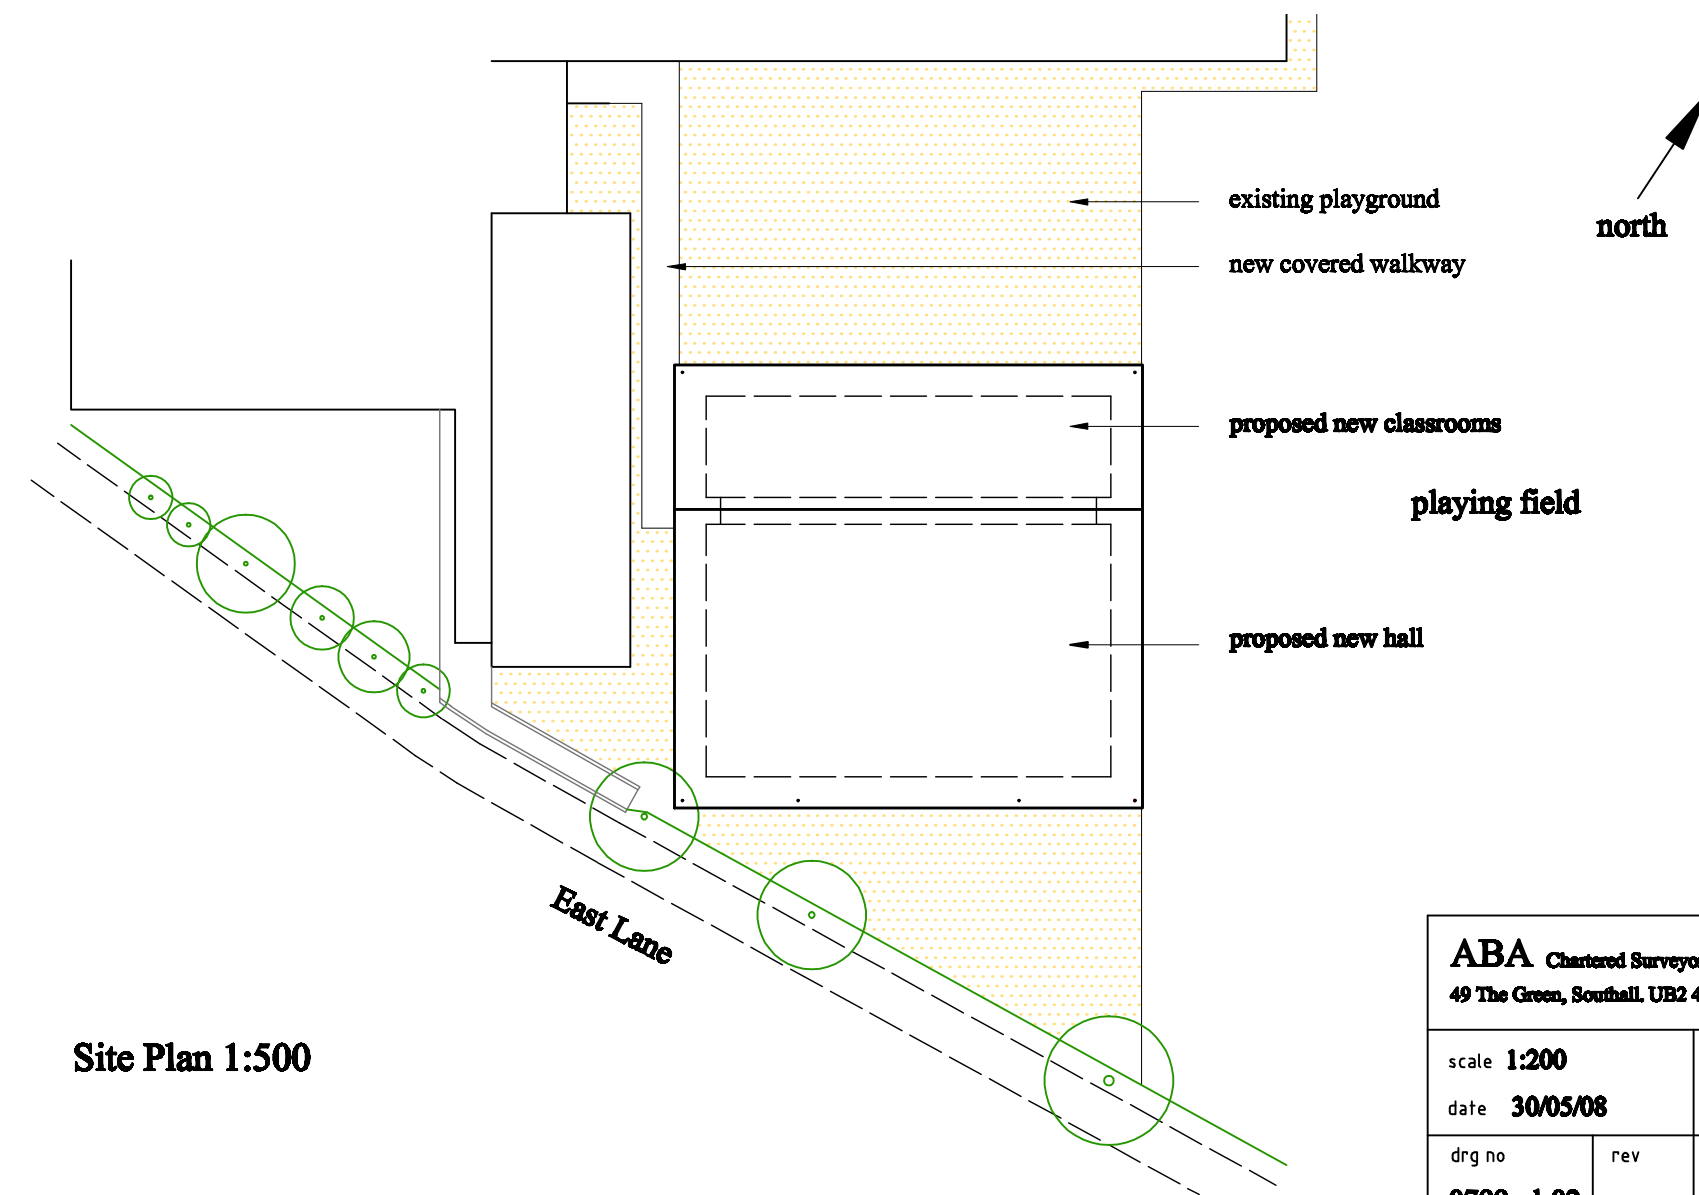

South east elevation

South west elevation

North west elevation

North east elevation

Section

Site Plan 1:500

ABA Chartered Surveyors 49 The Green, Southall UB2 4AR email: aba@ajls.co.uk Tel: 020 8574 3535		title New detached building
scale 1:200 date 30/05/08		
drg no 0799-pl-02	rev	site Wembley High Technology College, East Lane, Wembley