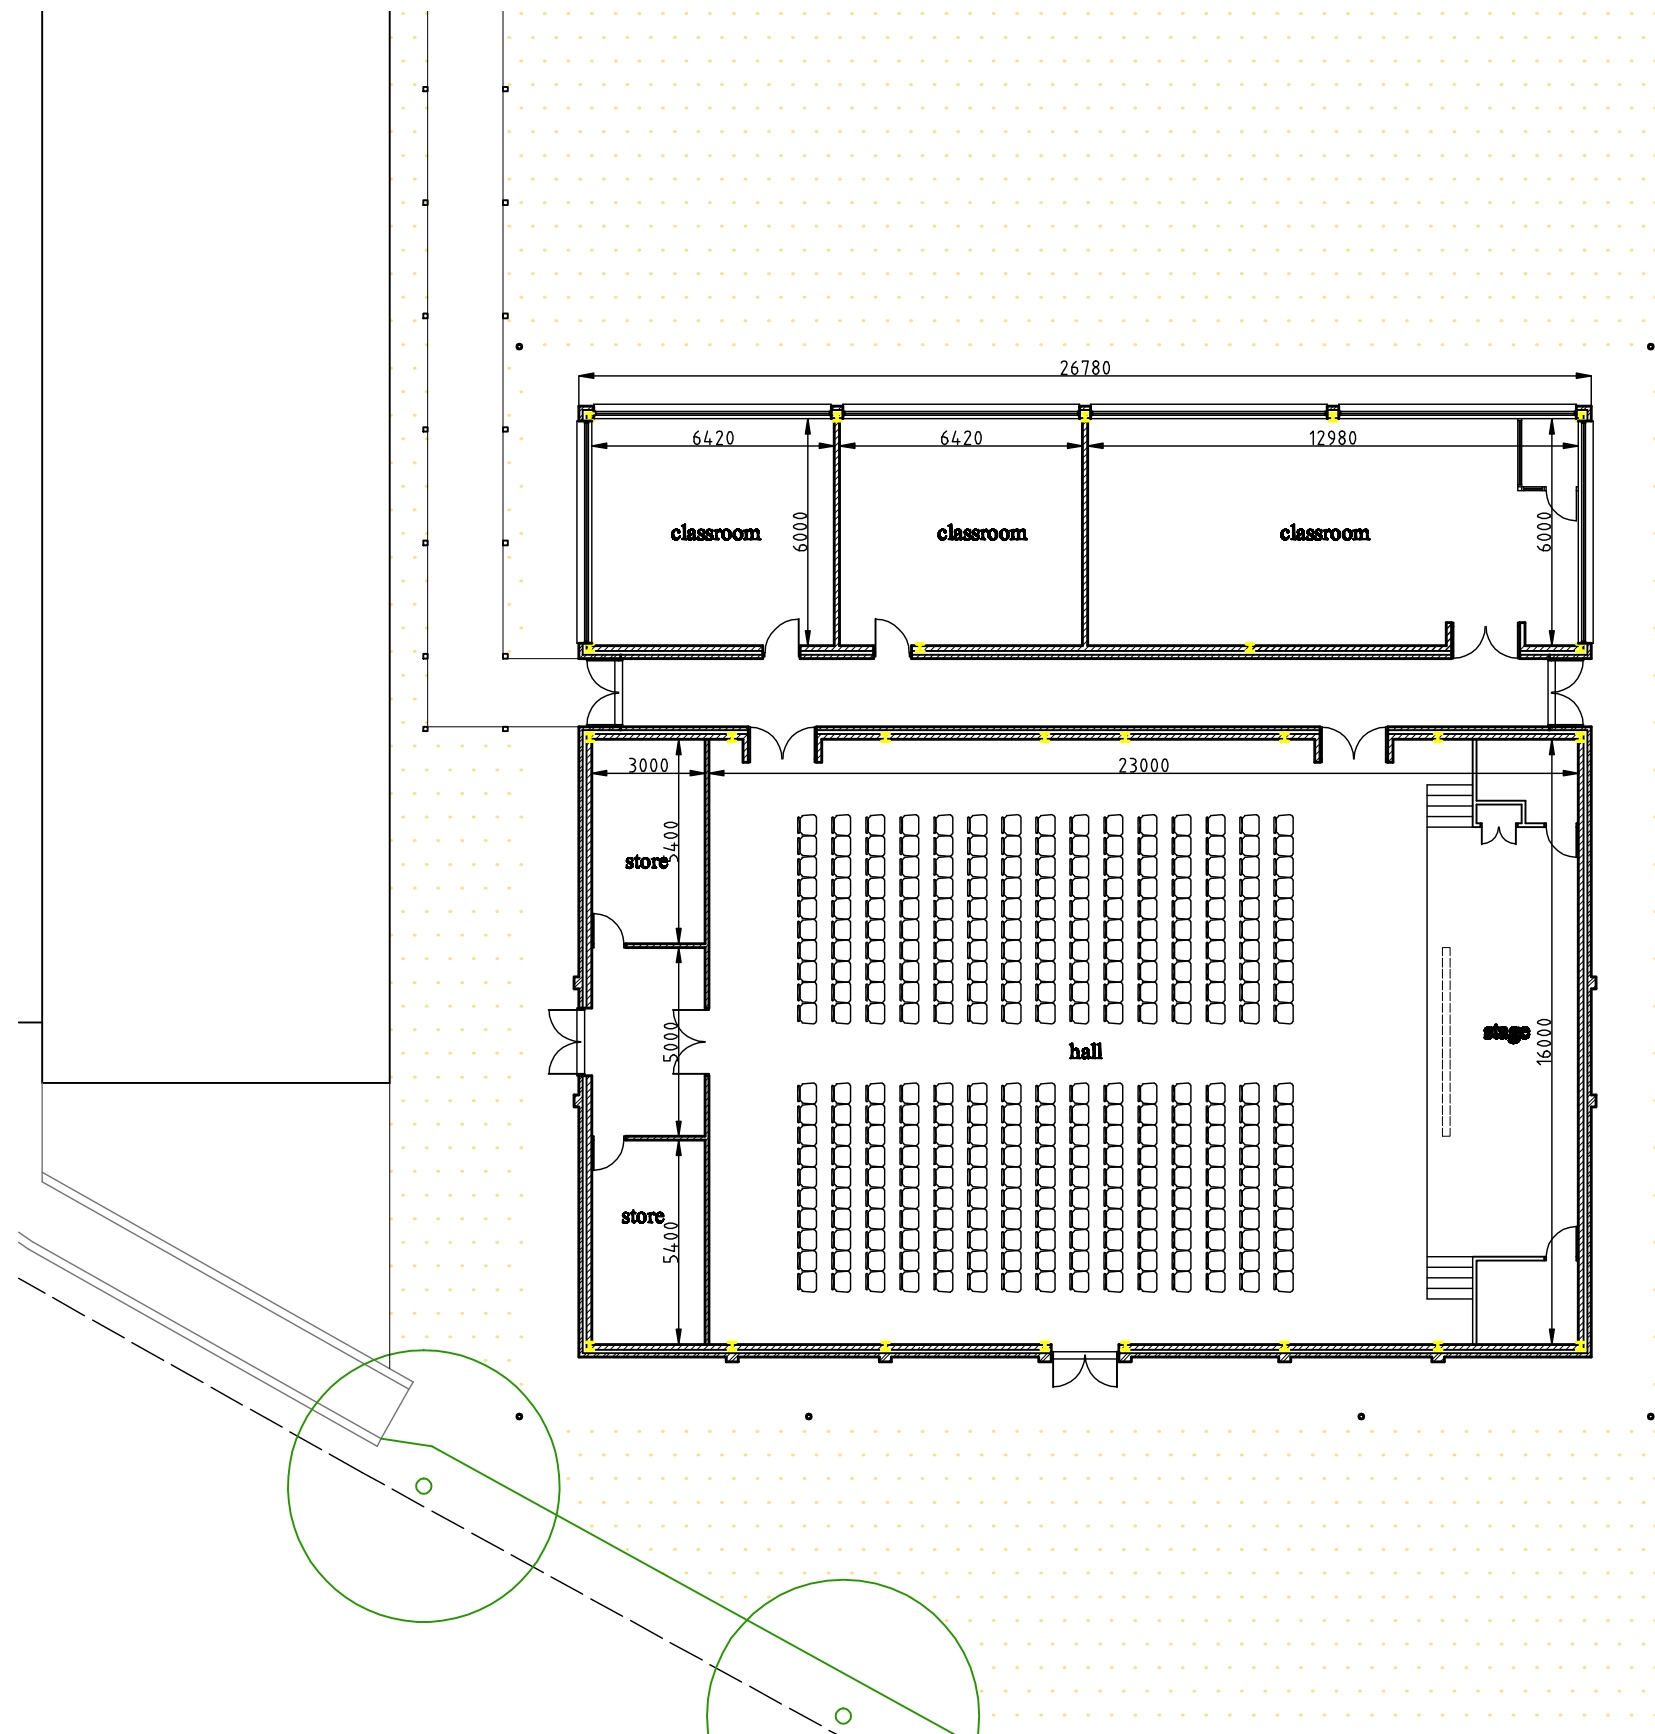

South east elevation

South west elevation

North west elevation

North east elevation

Section

Site Plan 1:500

ABA Chartered Surveyors 49 The Green, Southall UB2 4AR email: aba@ajls.co.uk Tel: 020 8574 3535		title New detached building
scale 1:200 date 30/05/08		
drg no 0799-pl-02	rev	site Wembley High Technology College, East Lane, Wembley