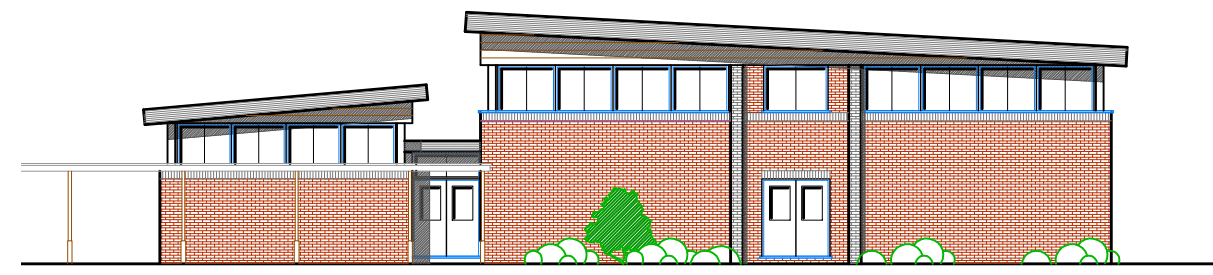

South east elevation

South west elevation

North west elevation

North east elevation

Section

Site Plan 1:500

ABA Chartered Surveyors 49 The Green, Southall UB2 4AR email: aba@ajls.co.uk Tel: 020 8574 3535		title New detached building
scale 1:200 date 30/05/08		
drg no 0799-pl-02	rev	site Wembley High Technology College, East Lane, Wembley