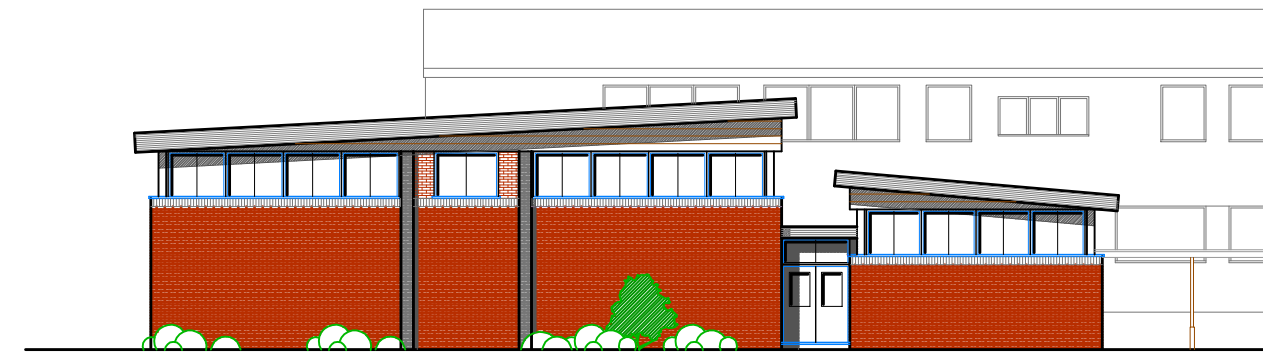

South east elevation

South west elevation

North west elevation

North east elevation

Section

Site Plan 1:500

ABA Chartered Surveyors 49 The Green, Southall UB2 4AR email: aba@ajls.co.uk Tel: 020 8574 3535		title New detached building
scale 1:200 date 30/05/08		
drg no 0799-pl-02	rev	site Wembley High Technology College, East Lane, Wembley