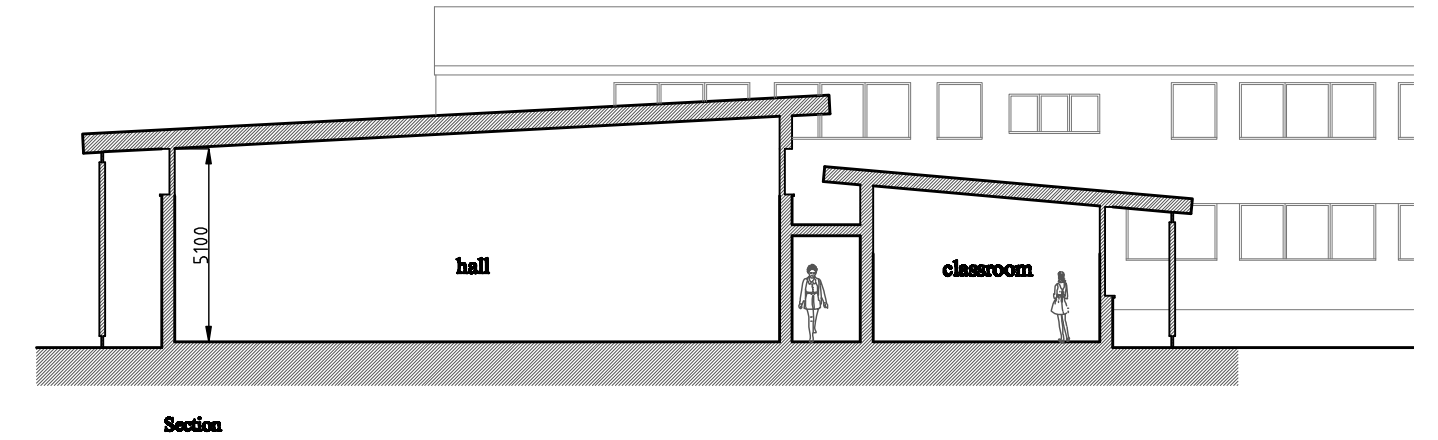

South east elevation

South west elevation

North west elevation

North east elevation

Section

Site Plan 1:500

ABA Chartered Surveyors 49 The Green, Southall UB2 4AR email: aba@ajls.co.uk Tel: 020 8574 3535		title New detached building
scale 1:200 date 30/05/08		
drg no 0799-pl-02	rev	site Wembley High Technology College, East Lane, Wembley