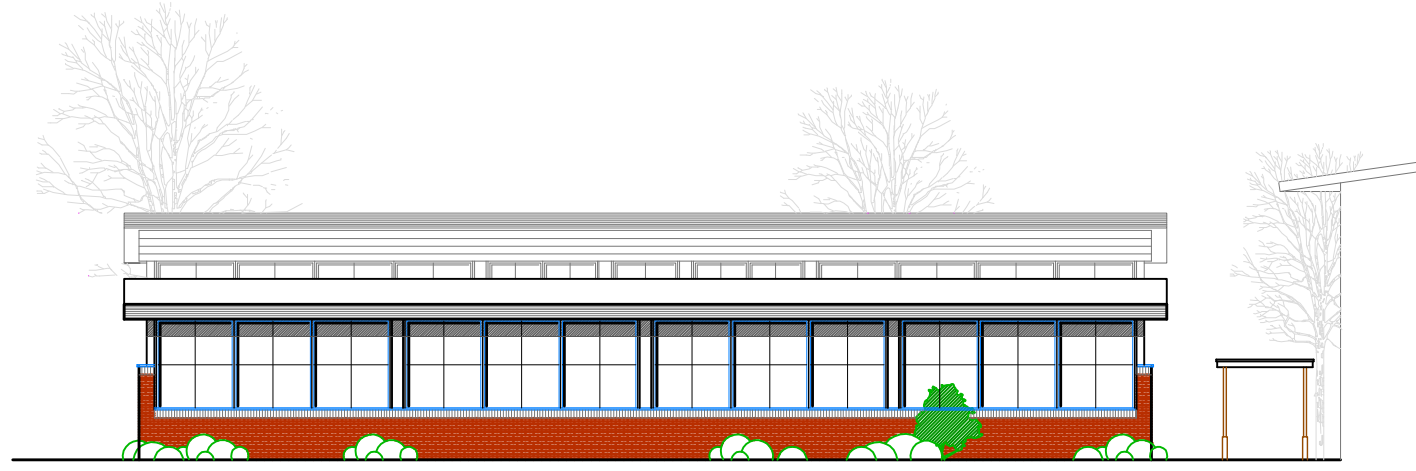

South east elevation

South west elevation

North west elevation

North east elevation

Section

Site Plan 1:500

ABA Chartered Surveyors 49 The Green, Southall UB2 4AR email: aba@ajls.co.uk Tel: 020 8574 3535		title New detached building
scale 1:200 date 30/05/08		
drg no 0799-pl-02	rev	site Wembley High Technology College, East Lane, Wembley